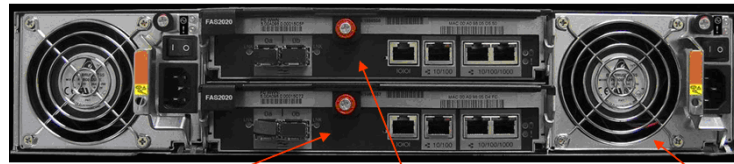

FAS2020: Front and Rear View

Front View w/o Bezel

SATA Disks

PCM LED Indicator

Back View

PCM A (Single Controller)

(OPCIONO)
PCM B (Dual Controller)

Power Supply